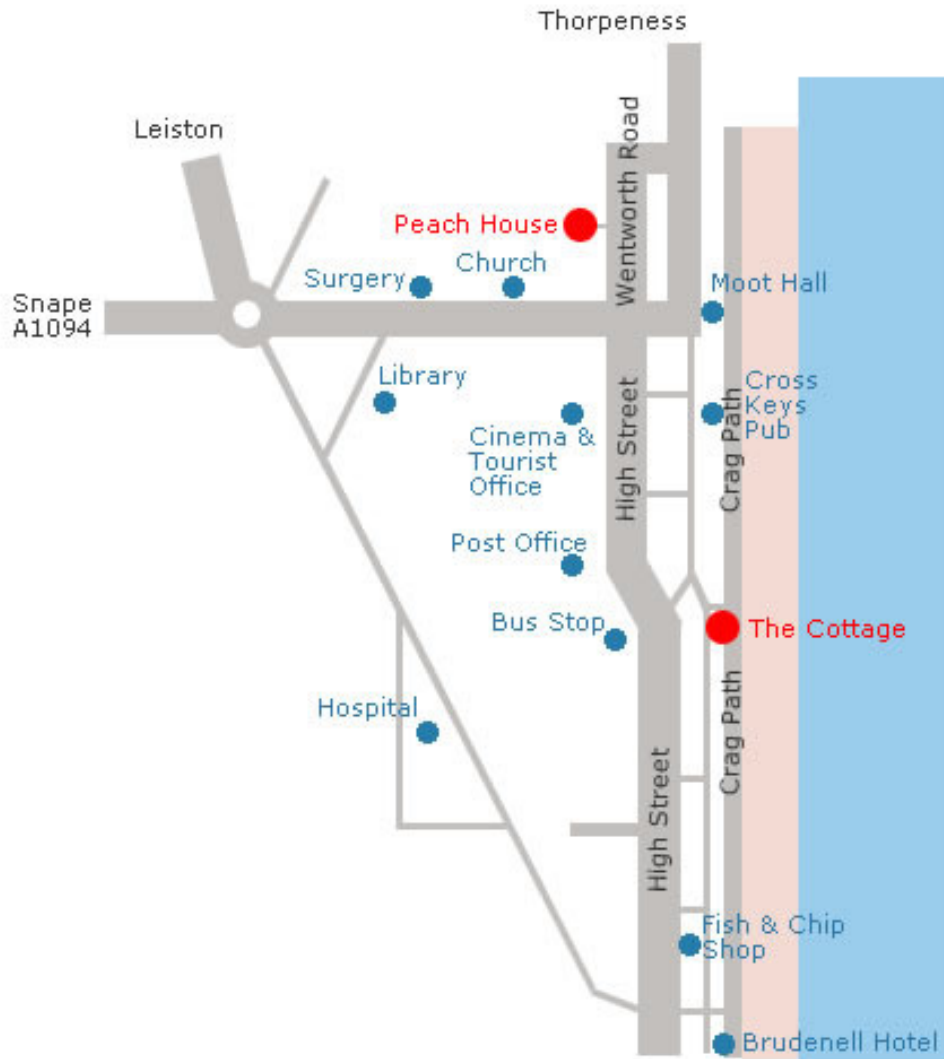

Aldeburgh Escapes

Directions for Aldeburgh – Turn right off the A12 on the Benhall bypass sign posted Aldeburgh B1094. Continue for 7 miles into Aldeburgh taking the final exit off the Leiston roundabout into Victoria Road and down into the town centre.